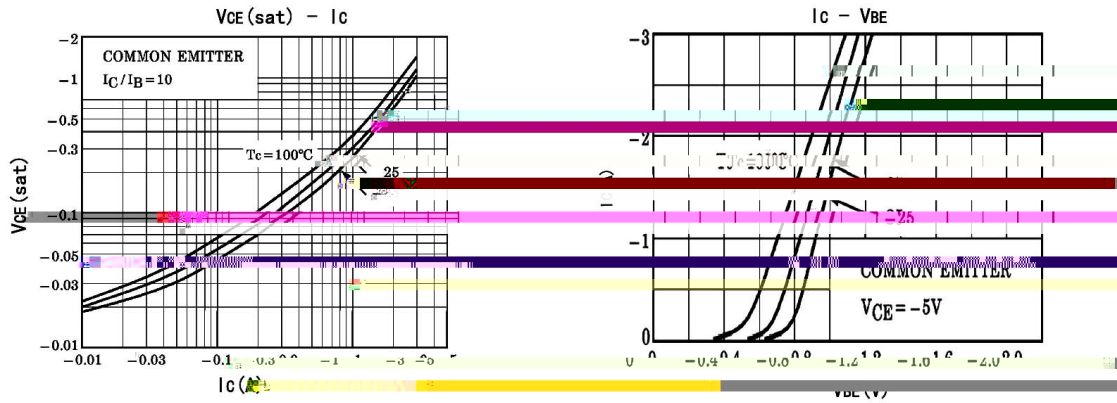

		μ				
		μ				
						μ

/ Electrical Characteristic Curve

/ Package Dimensions

/ Marking Instructions

2SB1370

DATA SHEET