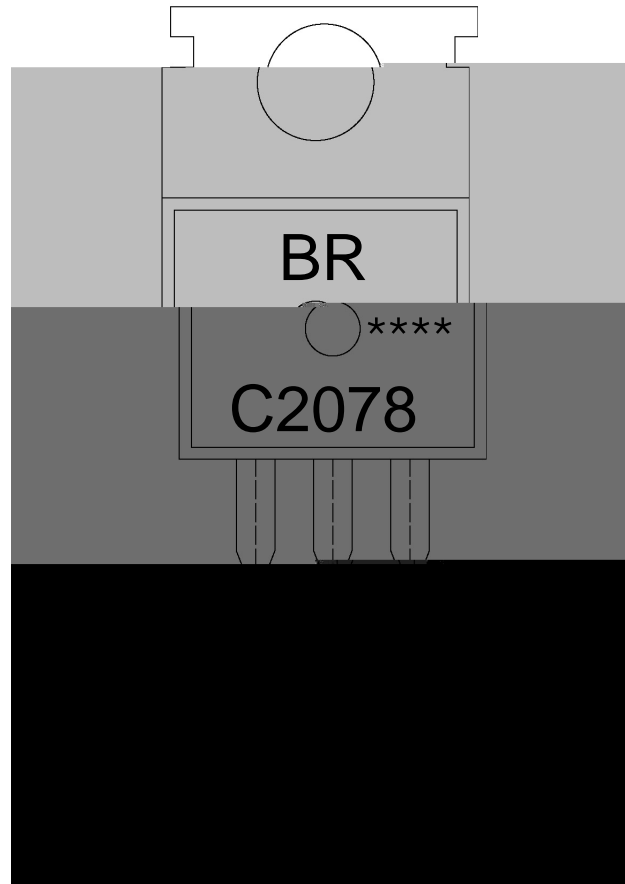

/ Package Dimensions

/ Marking Instructions

BR

C2078

Note:

BR: Company Code

C2078: Product Type.

****: Lot No. Code, code change with Lot No.