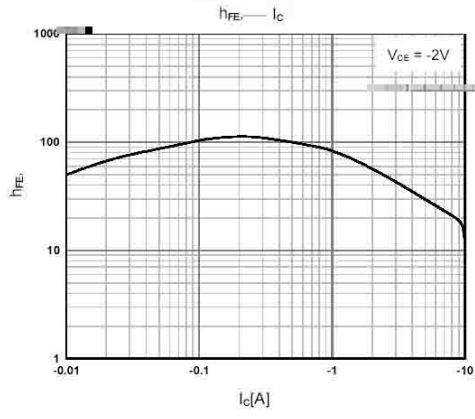

TO-220 PNP

Dimensions in millimeters

Dimensions in millimeters

Symbol

Symbol

BR

MJE2955T

±

±

±

±

±

±

	Units/Bag /	Bags/Inner Box /	Units/Inner Box /	Inner Boxes/Outer Box /	Units/Outer Box /	Bag	Inner Box	Outer Box
TO-220/F	200	10	2,000	5	10,000	135×190	237×172×102	560×245×195

	Units/Tube /	Tubes/Inner Box /	Units/Inner Box /	Inner Boxes/Outer Box /	Units/Outer Box /	Tube	Inner Box	Outer Box
TO-220/F	50	20	1,000	5	5,000	532×31.4×5.5	555×164×50	575×290×180