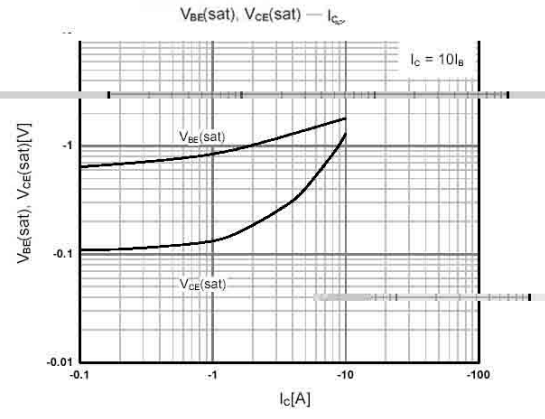

TO-220 PNP

Dimensions in millimeters

Dimensions in millimeters

Symbol

Symbol

BR

MJE2955T

±

±

±

±

±

±

	Units/Bag /	Bags/Inner Box /	Units/Inner Box /	Inner Boxes/Outer Box /	Units/Outer Box /	Bag	Inner Box	Outer Box
TO-220/F	200	10	2,000	5	10,000	135×190	237×172×102	560×245×195

	Units/Tube /	Tubes/Inner Box /	Units/Inner Box /	Inner Boxes/Outer Box /	Units/Outer Box /	Tube	Inner Box	Outer Box
TO-220/F	50	20	1,000	5	5,000	532×31.4×5.5	555×164×50	575×290×180