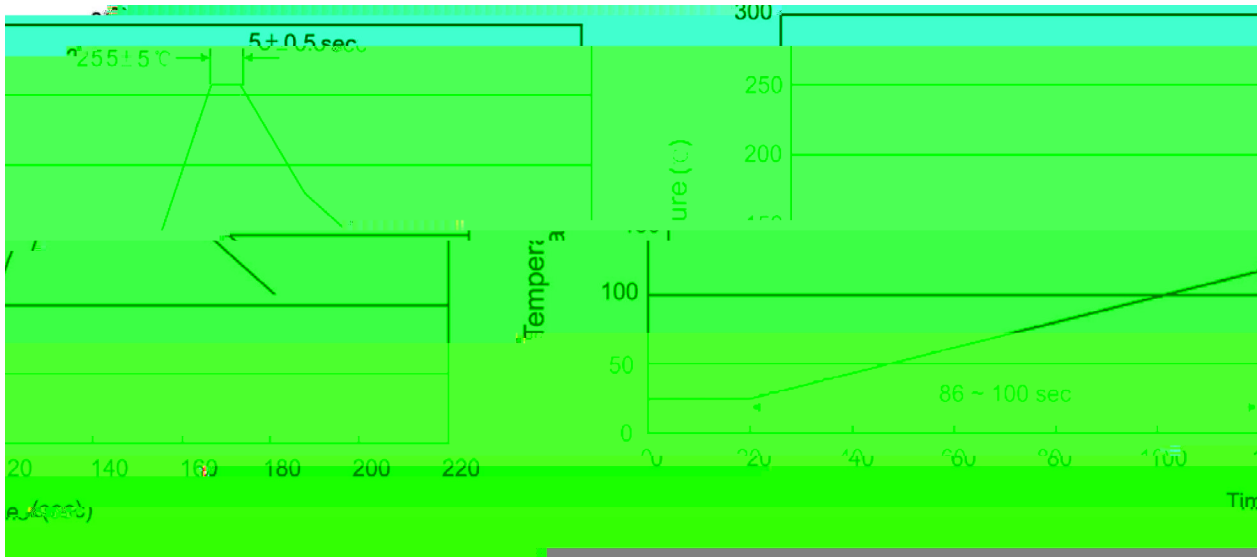

TO-220 PNP

Dimensions in millimeters

Dimensions in millimeters

Symbol

Symbol

BR

MJE2955T

±

±

±

±

±

±

	Units/Bag /	Bags/Inner Box /	Units/Inner Box /	Inner Boxes/Outer Box /	Units/Outer Box /	Bag	Inner Box	Outer Box
TO-220/F	200	10	2,000	5	10,000	135×190	237×172×102	560×245×195

	Units/Tube /	Tubes/Inner Box /	Units/Inner Box /	Inner Boxes/Outer Box /	Units/Outer Box /	Tube	Inner Box	Outer Box
TO-220/F	50	20	1,000	5	5,000	532×31.4×5.5	555×164×50	575×290×180