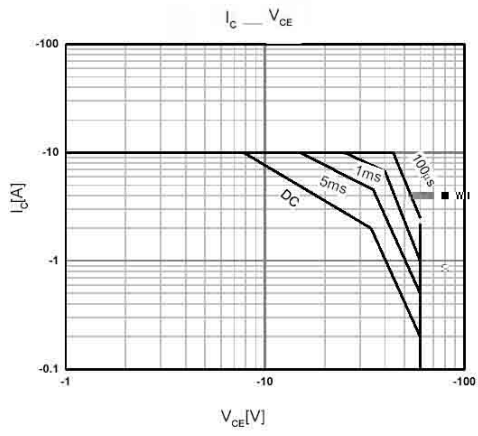

TO-220 PNP

Dimensions in millimeters

Dimensions in millimeters

Symbol

Symbol

BR

MJE2955T

±

±

±

±

±

±

	Units/Bag /	Bags/Inner Box /	Units/Inner Box /	Inner Boxes/Outer Box /	Units/Outer Box /	Bag	Inner Box	Outer Box
TO-220/F	200	10	2,000	5	10,000	135×190	237×172×102	560×245×195

	Units/Tube /	Tubes/Inner Box /	Units/Inner Box /	Inner Boxes/Outer Box /	Units/Outer Box /	Tube	Inner Box	Outer Box
TO-220/F	50	20	1,000	5	5,000	532×31.4×5.5	555×164×50	575×290×180